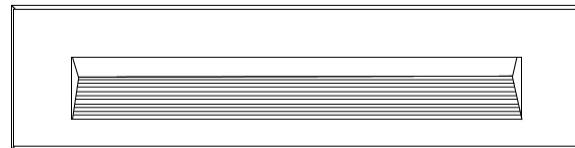

GENERAL

Series: New Green
Subseries: New Green L
Brand: Side
Division: Exterior
Mounting Type: Recessed
Mounting Location: Wall
Subcategory: Step Light

PHYSICAL

Shape: Rectangle
Length (mm): 342
Length (in): 13 7/16
Width (mm): 73
Width (in): 2 7/8
Depth (mm): 65
Depth (in): 2 3/16
Min. Recessing Depth (mm): 80
Min. Recessing Depth (in): 3 1/8
Light Distribution: Asymmetric
Weight (kg): 1.25
Weight (lbs): 2.76
Diffuser: Clear tempered glass
Gasket: Silicon rubber
Fixture Finish: WHI / BLK / GRY
Fixture Material: Aluminum Die Cast

ELECTRICAL

Lamp Type: LED (Zhaga Standard)
Input Wattage (W): 9.5
Total Output Wattage (W): 8.5
Dimming: Non-Dimming / Phase Dimming (120Vac only) / 0-10V Dimming
Driver Included: No
Driver Location: Remote
Driver Class: Class 2
Housing: See components
Input Voltage (V): 120 - 277
Constant Current (mA): 350
Upon Request: (Not included - see components [IP65 or higher enclosure to be supplied by others]) Remote: 0-10Vdc dimming / Integral: Phase dimming 120Vac

LED

Color Temperature (°K): 3000 / 4000
Max. Delivered Lumen (lm): 388.2 / 405.3
Nominal Lumen (lm): 910 / 950
CRI: >90 CRI
Lamp Life (hrs): 50000

OPTICAL

Optic°: Asymmetrical

RATINGS AND CERTIFICATIONS

Certified By: Certified for North American Standards
IP rating: IP65
IK Rating: IK07

342mm 13 7/16"

73mm 2 7/8"